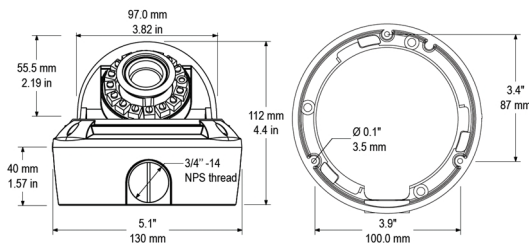

SN-IPV57/41UDR/Z

4MP Motorized Vandal Network IR Dome

Key features

- 1/3" Progressive Scan CMOS
- Motorized Lens 2.8-12mm
- 4MP@20fps,3MP@30fps,1080P@30fps
- Triple Streams
- Smart IR Range 15-20m
- Low bitrate ,Excellent low light performance
- WDR,3D DNR
- ROI,Defog,HLC,Corridor mode,DIS

Dimension

Accessories

Specifications