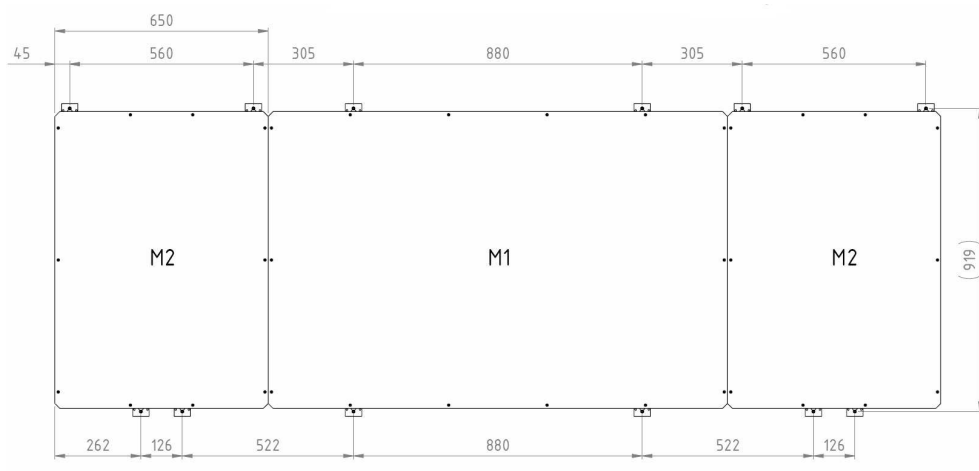

Set score

Score from 4 previous set can be shown on the module

Maintenance

The electronic can easily be removed by loosen two screws in the bottom of the scoreboard.

We reserve the right to make changes at any time.

MOUNTING:

TECHNICAL DATA:

Case:	Aluminium, black
Front cover	Polycarbonat, 3 mm
Digits:	LED's, SMD
Digit height:	140 mm
Colour of digits:	Red
Colour of fixed text:	Red
Exterior dimensions of case:	(WxHxD) 2 x 650x900x50mm
Weight:	2 x 7kgs
Reading distance:	Approx. 60m
Connection voltage:	230 V 50-60 Hz
Power supply and electronics:	The electronic can easily be removed by loosen two screws in the bottom of the scoreboard.
Power consumption:	Max. 2 x 60 VA
Ambient temperature:	± 0°C up to +40°C